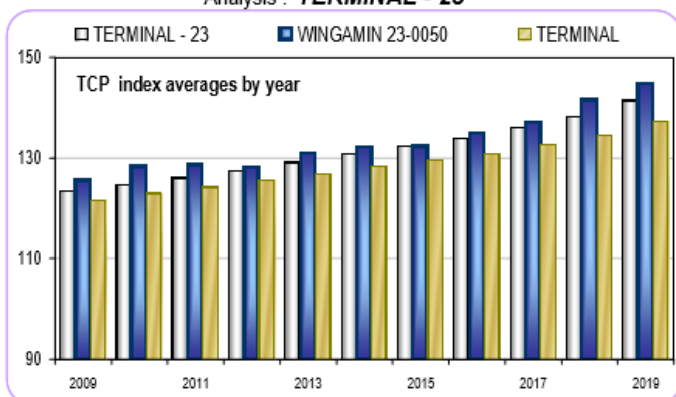

WINGAMIN

CLIVE SHILLABEER
23-0050

Analysis: **TERMINAL - 23**

TESTIMONIAL

"Wingamin stud has long been recognised nationally for top end genetics. We've seen that standard lift higher this year with extra thickness, muscle and meat capacity. The Wingamin on property draft would hold its own anywhere across the country".

Tom Penna - Elders Stud Stock.